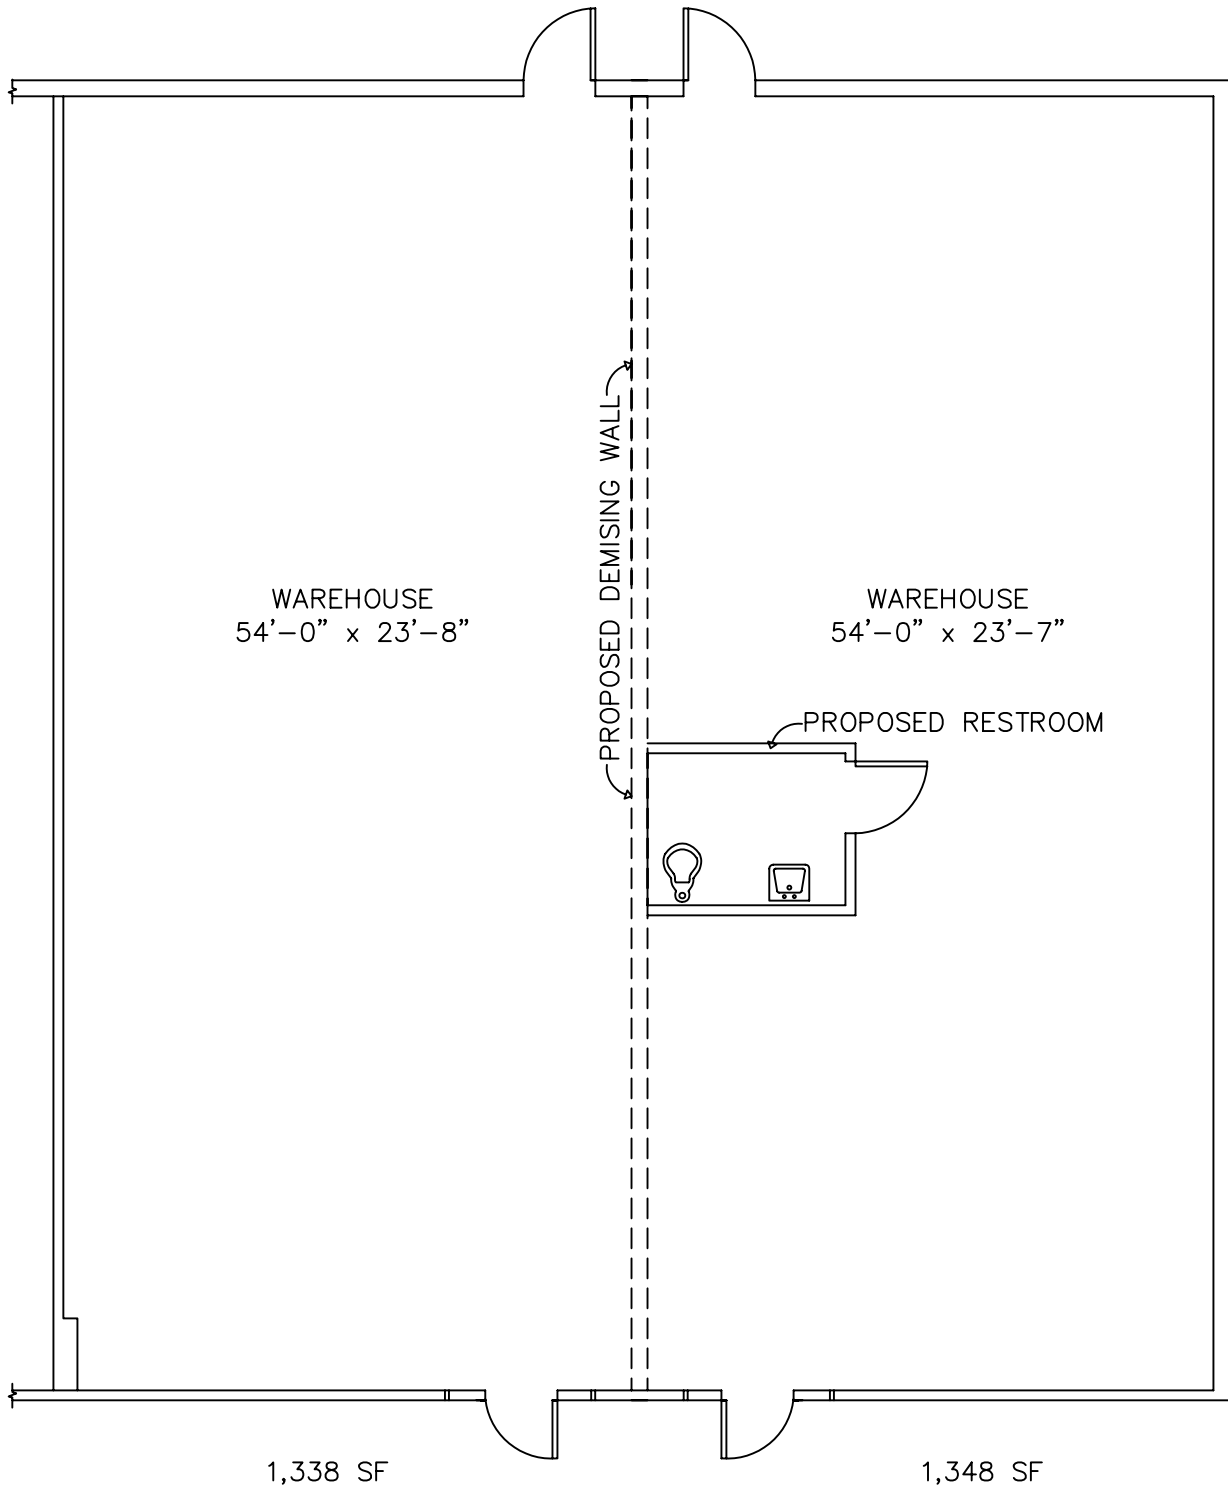

WINTER GARDEN BUSINESS PARK

1232 Winter Garden Vineland Road
Winter Garden, Florida 34787

07.19.08

SUITE 124-128 AS-BUILT 2,695 SF

1/8" = 1'