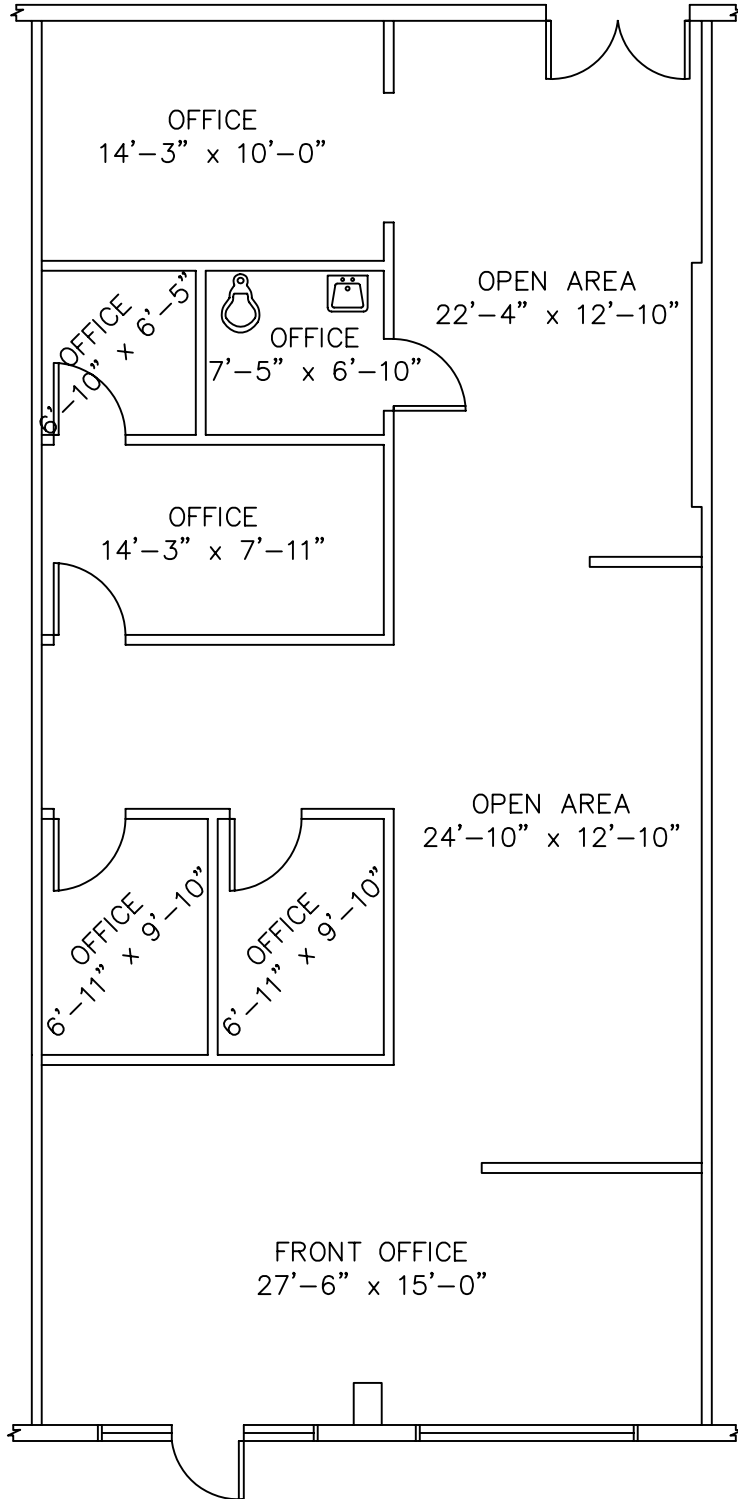

WINTER GARDEN BUSINESS PARK

1218 Winter Garden Vineland Road
Winter Garden, Florida 34787

1.10.09

SUITE 116 AS-BUILT 1,680 SF

1/8" = 1'