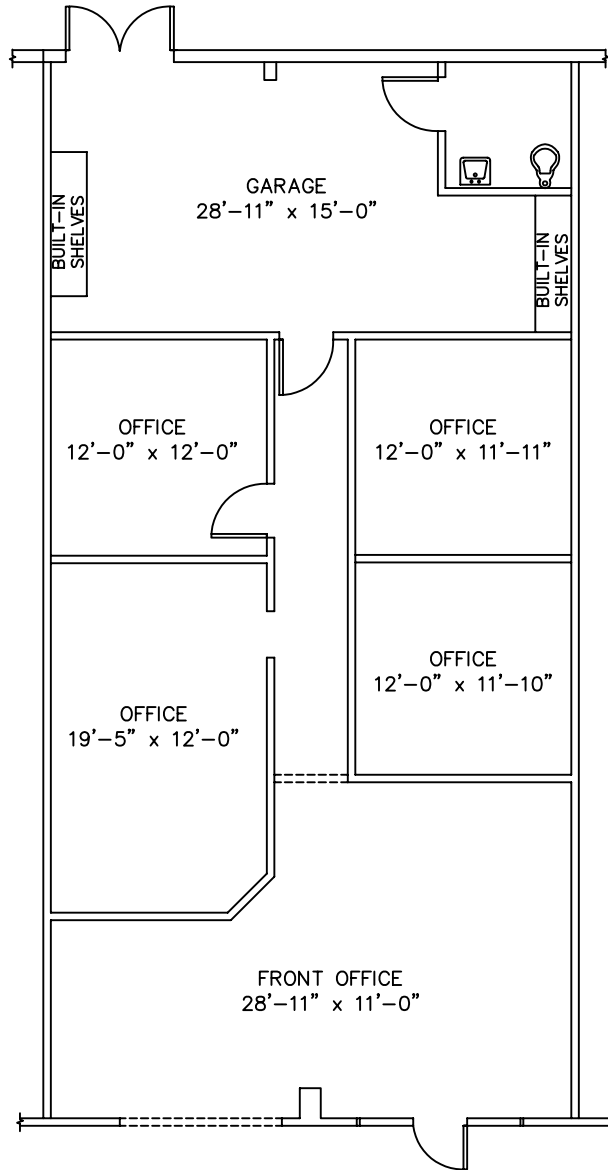

# WINTER GARDEN BUSINESS PARK

1218 Winter Garden Vineland Road  
Winter Garden, Florida 34787

11.19.08

SUITE 112 AS-BUILT 1,753 SF

3/32" = 1'