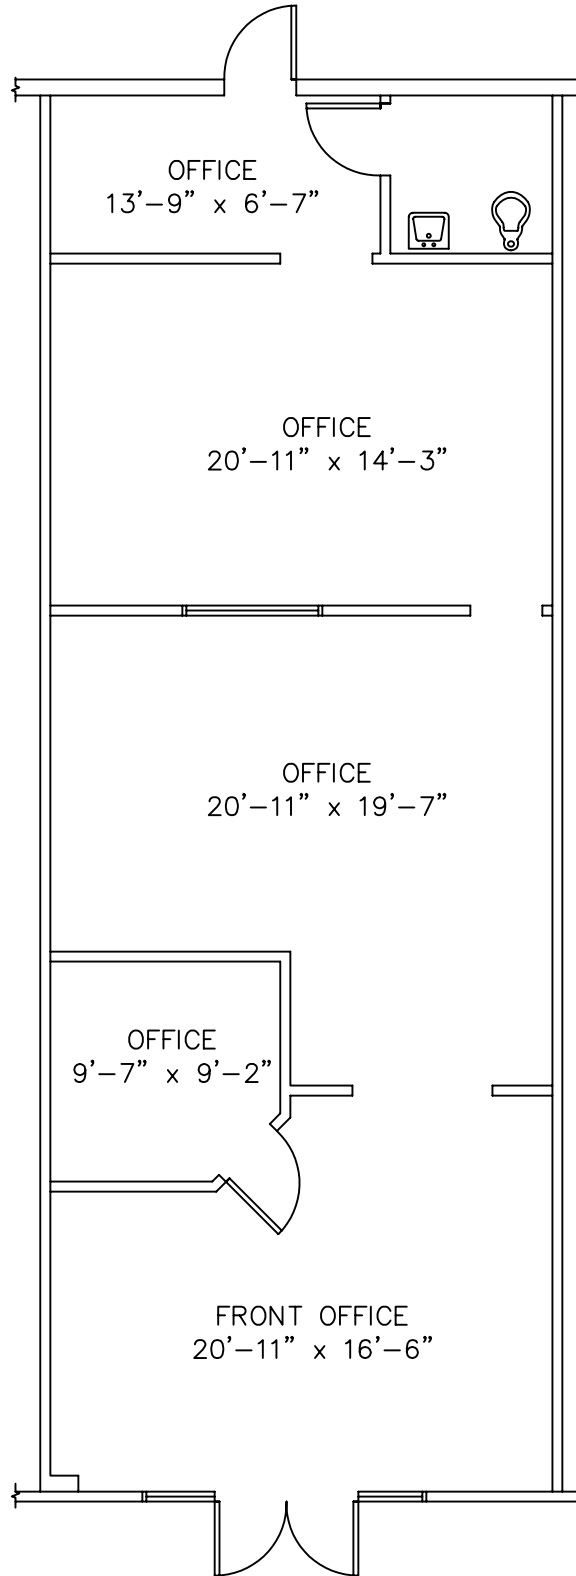

WINTER GARDEN BUSINESS PARK

1218 Winter Garden Vineland Road
Winter Garden, Florida 34787

2.18.09

SUITE 104 AS-BUILT 1,296 SF

1/8" = 1'