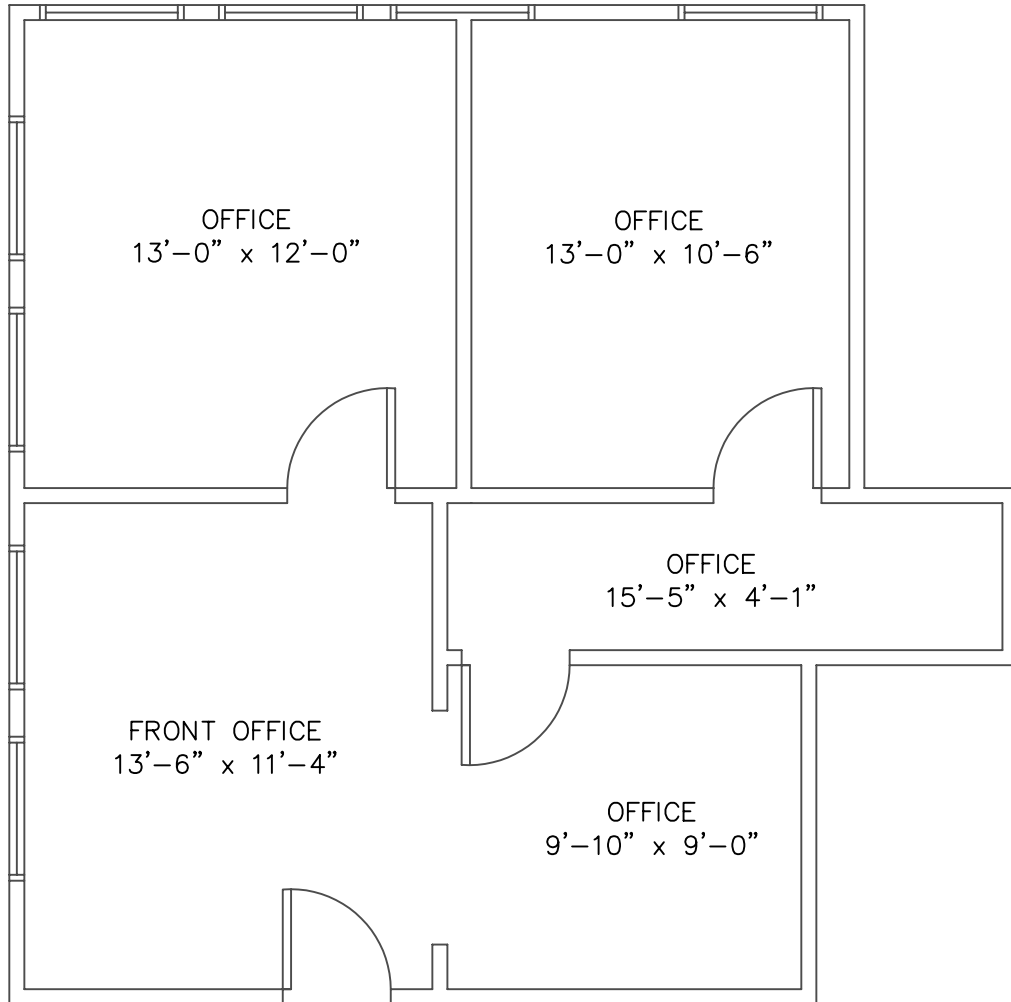

KIRKMAN COMMERCE CENTER

775 S. Kirkman Road
Orlando, Florida 32811

12.09.08

SUITE 111 AS-BUILT 767 SF

3/16" = 1'