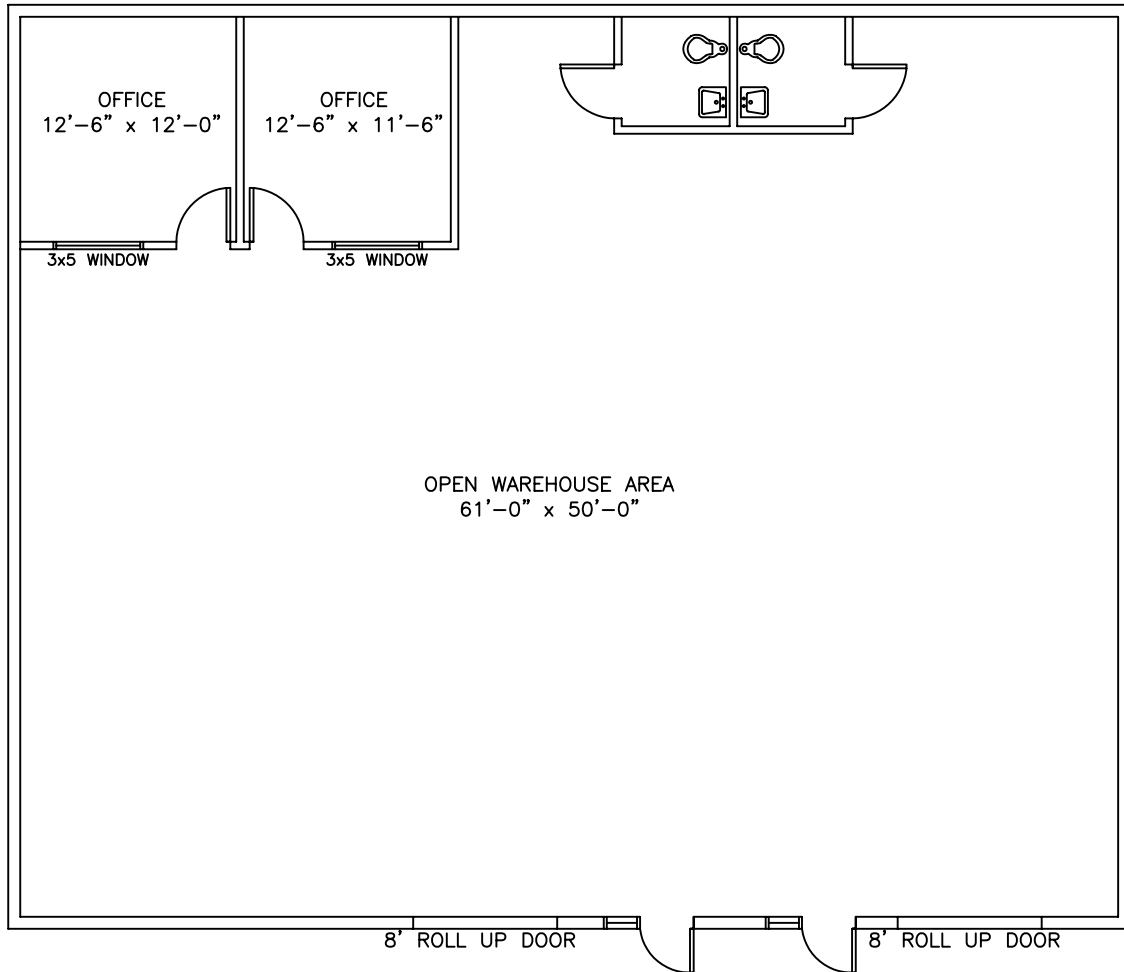

Edgewater Commerce Center

6270 Edgewater Drive
Orlando, Florida 32907

6.3.09

SUITE 4600 AS-BUILT 3,200 SF

3/32" = 1'