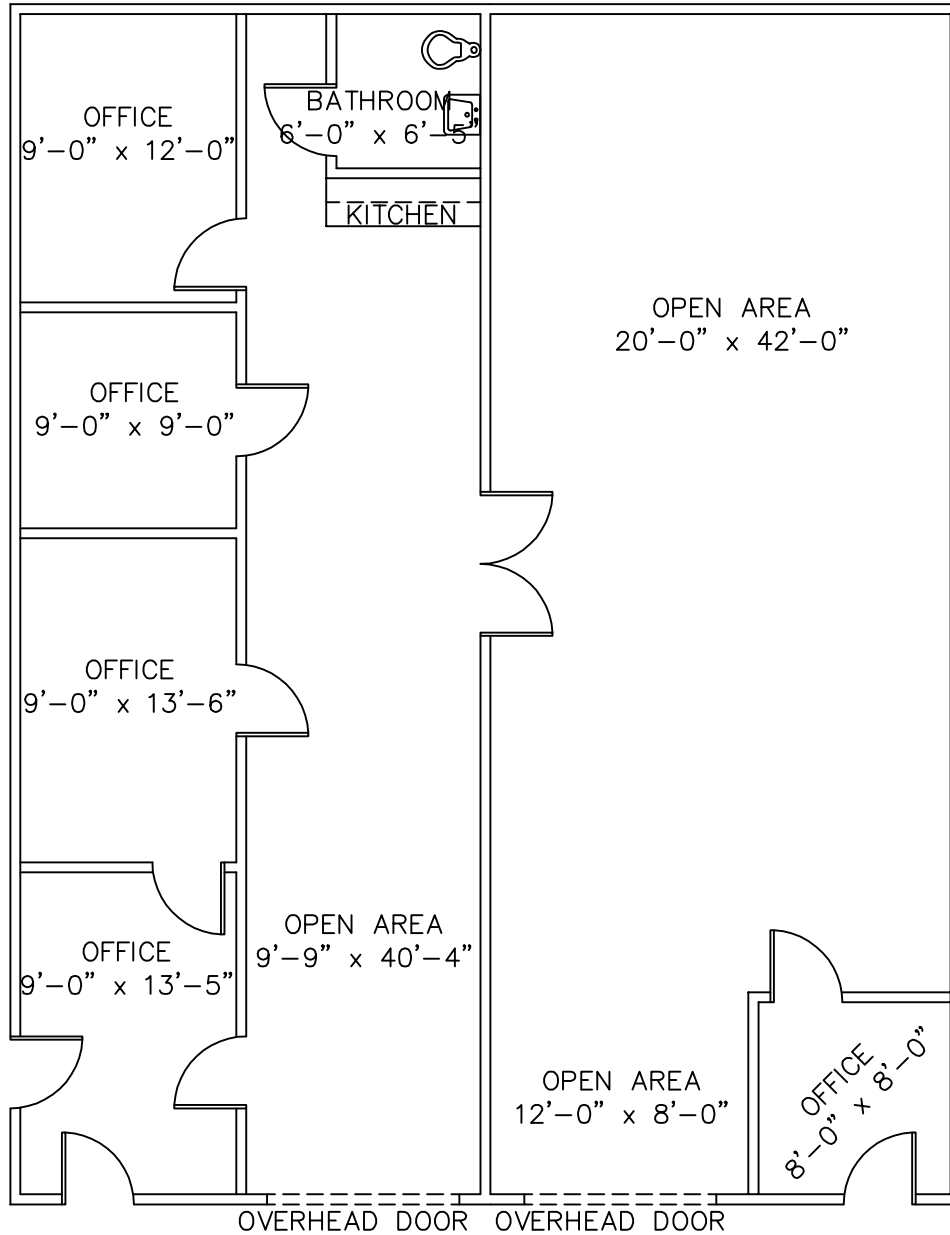

EDGEWATER COMMERCE CENTER

6270 Edgewater Drive
Orlando, Florida 32907
12.07.09

SUITE 3400 AS-BUILT 2,000 SF

1/8" = 1'