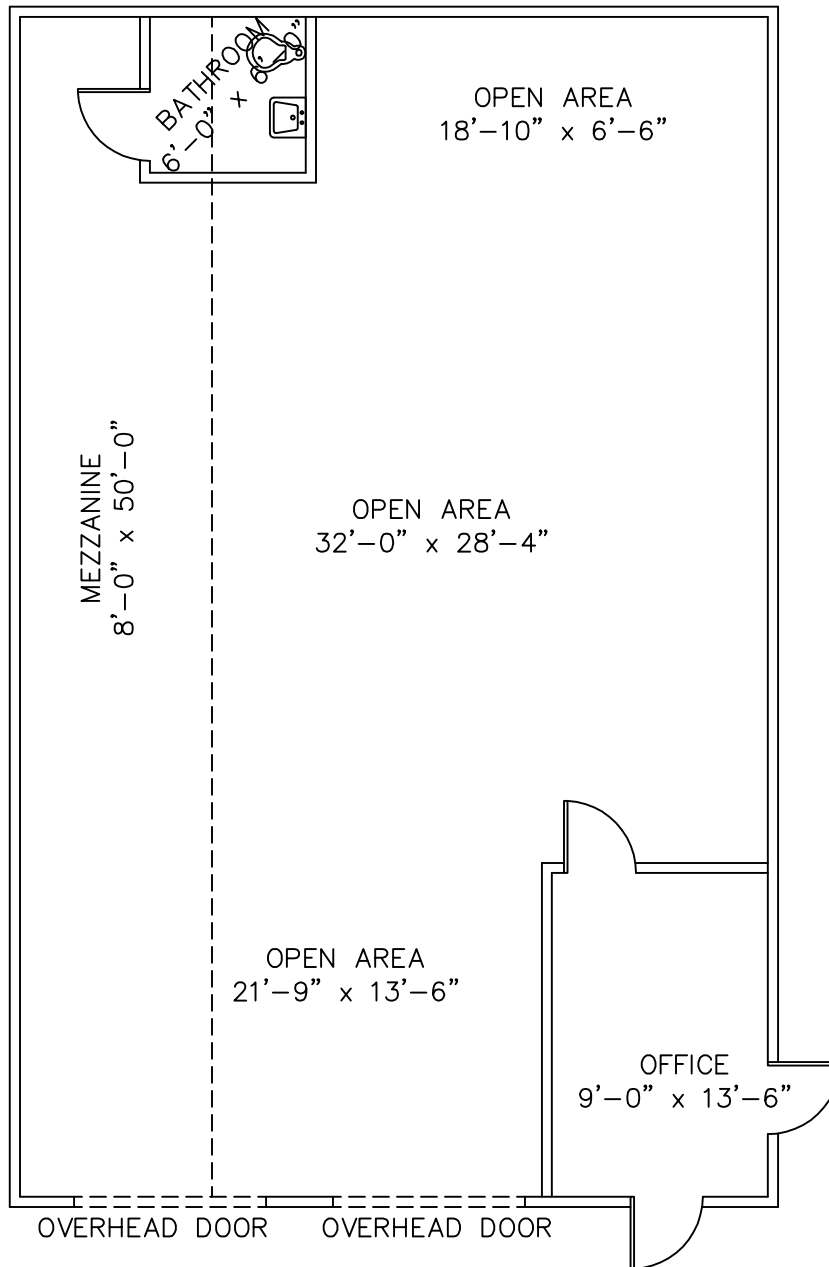

# EDGEWATER COMMERCE CENTER

6270 Edgewater Drive  
Orlando, Florida 32907

12.04.09

SUITE 3300 AS-BUILT 1,600 SF

1/8" = 1'