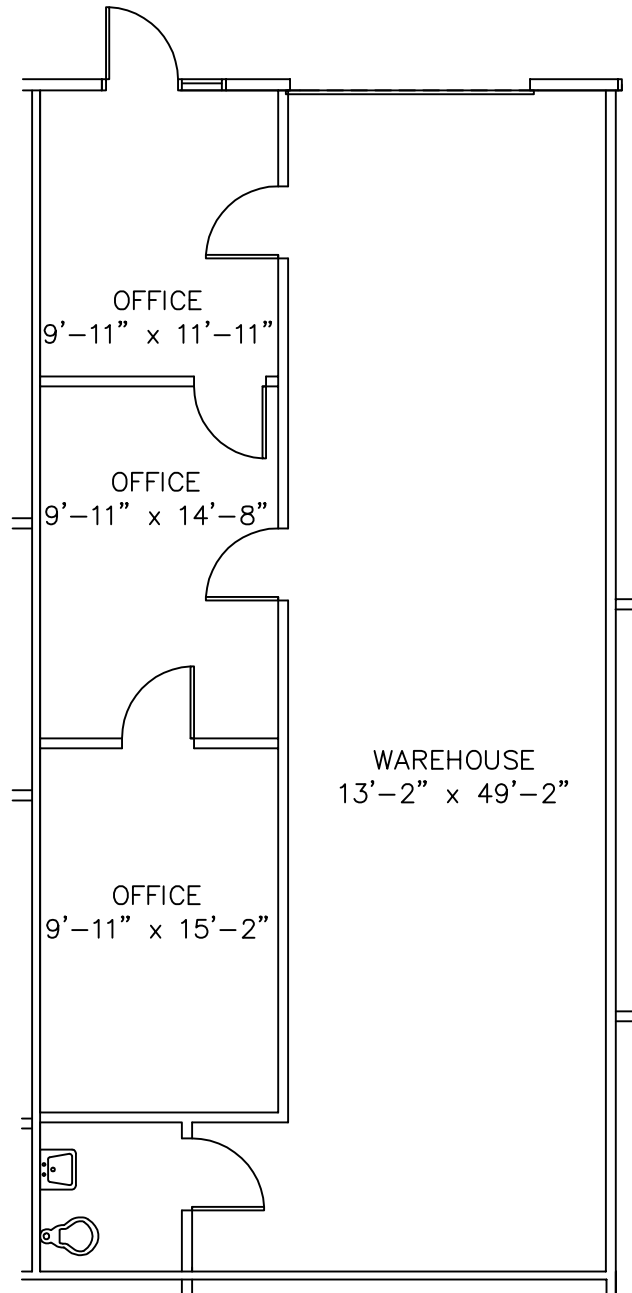

EDGEWATER COMMERCE CENTER

6250 Edgewater Drive
Orlando, Florida 32907

12.06.10

SUITE 2900 AS-BUILT 1,200 SF

1/8" = 1'